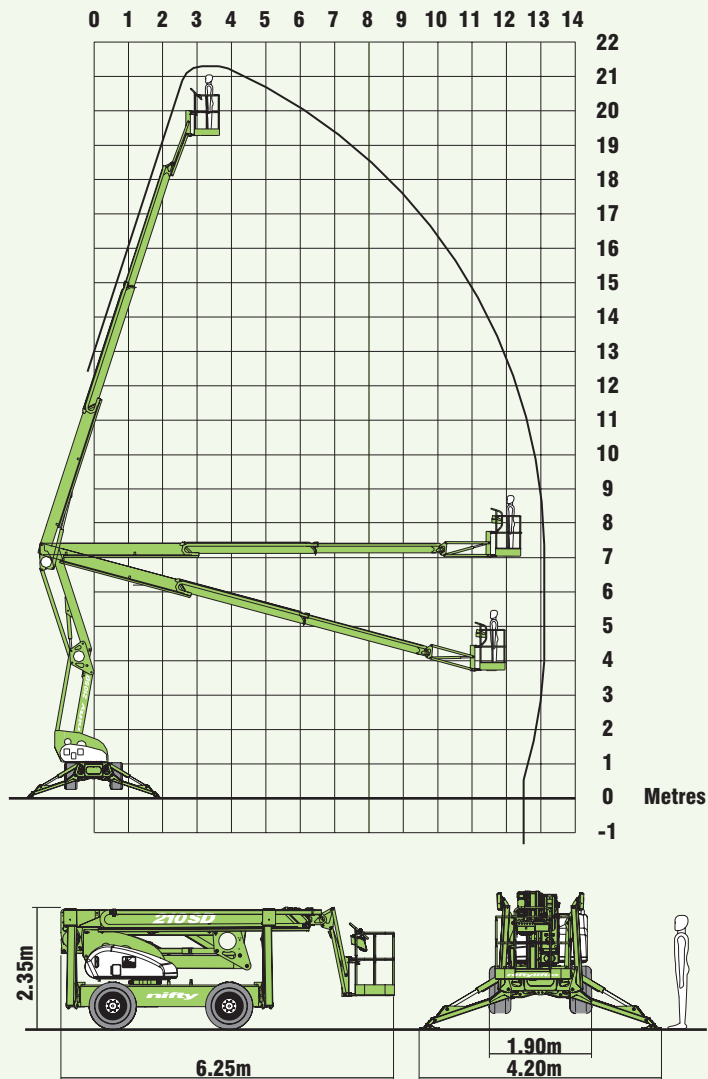

nifty 210SD

The Nifty 210SD is the ultimate combination of our trailer mounted and self propelled product ranges. With full independent suspension and the option of 4 wheel drive, the 210SD can cope with a wide range of working environments and still offers the same impressive reach as the Height Rider 21. Low weight design makes it economical and quick to transport and the 4 wheel steer option gives the operator enormous flexibility to manoeuvre once on site. Excellent gradeability coupled with a good travel speed allow the 210SD to be positioned and set up quickly, allowing the operator to spend more of their time working.

SAFETY FEATURES

- Pressure sensitive outriggers
- Audible & visual alarms
- Dual controls (platform & base)
- Manual descent with hand-pump
- Lock valves on all hydraulic cylinders
- CE Mark

The extra manoeuvrability available from the 4 wheel steer option coupled with the special "Turf Tyres" make the 210SD ideal for working on sensitive surfaces such as grass.

SPECIFICATIONS

Working Height	21.20m	69ft 7in
Platform Height	19.20m	63ft
Working Outreach	13.20m	43ft 4in
Slew	360°	
Flyboom Arc	150°	
Width - Travelling	1.90m	6ft 3in
- Working	4.20m	13ft 9in
Height - Stowed	2.35m	7ft 8in
Length - Overall	6.25m	20ft 6in
Weight	3,750kg - 4,250kg*	8,250lbs - 9,350lbs*
Turning Radius - Inside	1.50m	7ft 5in
- Outside	3.50m	17ft
Platform Rotation	100°	
Platform Capacity	225kg	500lbs
Platform Size	1.34m x 0.67m	3ft 8in x 2ft 1in
Drive Speed	10kph	6.3mph
Gradeability	35%	
Control System	Fully proportional hydraulic	
Power System	Kubota 722 - 2WD Kubota 1505 32Hp - 4WD	

* Weights may vary according to specification, please confirm before ordering.

Due to a policy of continuing development and improvement, Niftylift reserves the right to change any specification without notice. Please confirm exact specification before ordering.